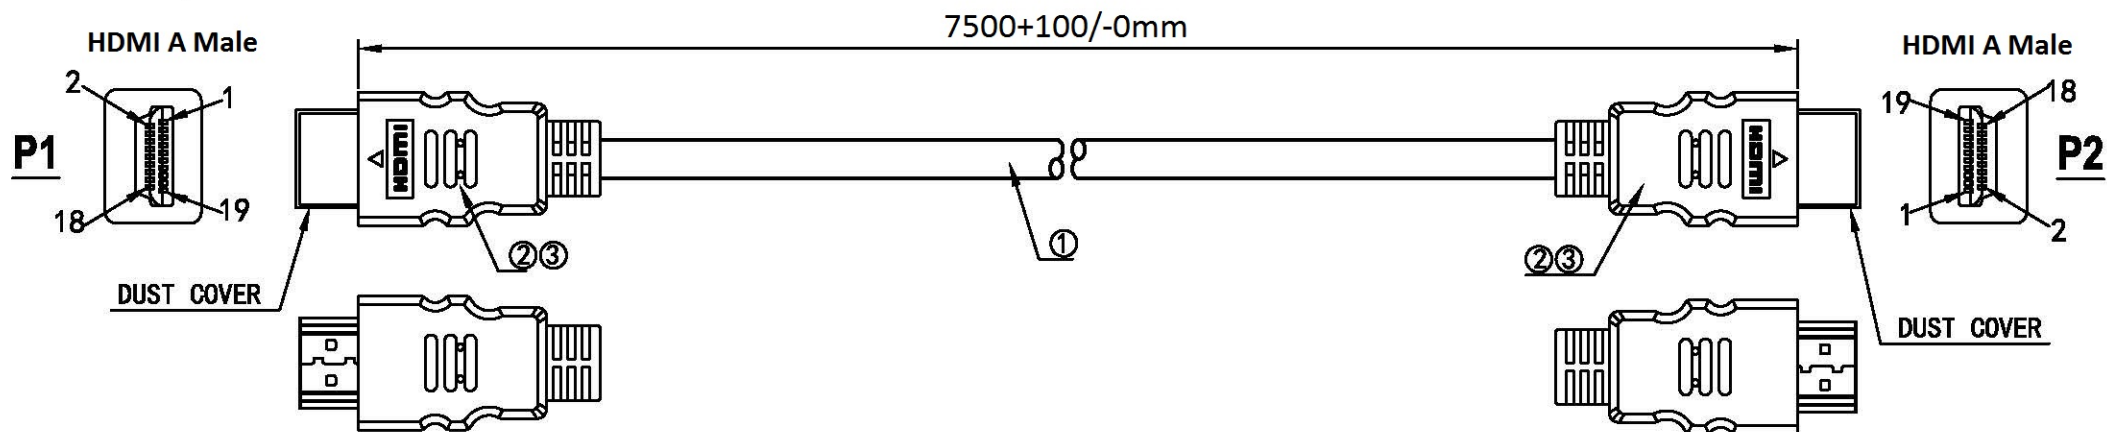

Datenblatt - Fiche technique - Data sheet

11.04.5736

ROLINE HDMI High Speed Kabel mit Ethernet, LSOH, 7,5m

ROLINE Câble HDMI High Speed avec Ethernet, LSOH, 7,5m

ROLINE HDMI High Speed Cable + Ethernet, LSOH, M/M, 7,5m

NOTES:

1. CABLE: UL21445 (28AWG*1P+EAM)*5+28AWG*4C+AEB
OD=7.3MM JACKET: LSOH BLACK
CABLE PRINTING: High Speed HDMI™ Cable with Ethernet
2. CONNECTOR: HDMI A MALE INSULATION: BLACK, SHELL - NICKEL PLATED
3. OUTER MOLD: LSOH 45P BLACK

ELECTRICAL TEST:

1. 100% TEST OPEN SHORT MIS-WIRE
2. INSULATION RESISTANCE: 5MΩ MIN.
3. CONTACT RESISTANCE: 3Ω MAX.
4. HI-POT: 300V DC/10MS

WIRE ADDRESS

ITEM NO.	11.04.5736	Draw	F16 CHIEN	Date	2015-03-02	SECOMP	D		
ROLINE HDMI High Speed Cable, w/Ethernet, A-A, M/M, LSOH 7.5m, black		Check		Date			C		
		Approval		Date			B		
Unit (MM)							VER. A	REVISE	Date