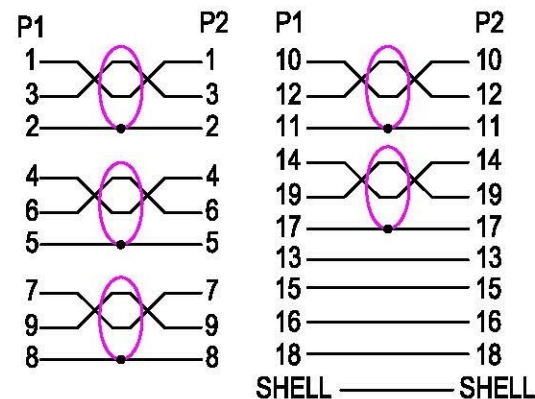

Datenblatt - Fiche technique - Data sheet

11.04.5736

ROLINE HDMI High Speed Kabel mit Ethernet, LSOH, 7,5m

ROLINE Câble HDMI High Speed avec Ethernet, LSOH, 7,5m

ROLINE HDMI High Speed Cable + Ethernet, LSOH, M/M, 7,5m

NOTES:

1. CABLE: UL21445 (28AWG*1P+EAM)*5+28AWG*4C+AEB
OD=7.3MM JACKET: LSOH BLACK
CABLE PRINTING: High Speed HDMI™ Cable with Ethernet
2. CONNECTOR: HDMI A MALE INSULATION: BLACK, SHELL - NICKEL PLATED
3. OUTER MOLD: LSOH 45P BLACK

ELECTRICAL TEST:

1. 100% TEST OPEN SHORT MIS-WIRE
2. INSULATION RESISTANCE: 5MΩ MIN.
3. CONTACT RESISTANCE: 3Ω MAX.
4. HI-POT: 300V DC/10MS

WIRE ADDRESS

ITEM NO.	11.04.5736	Draw	F16 CHIEN	Date	2015-03-02	SECOMP	D		
ROLINE HDMI High Speed Cable, w/Ethernet, A-A, M/M, LSOH 7.5m, black		Check		Date			C		
		Approval		Date			B		
Unit (MM)							VER. A	REVISE	Date